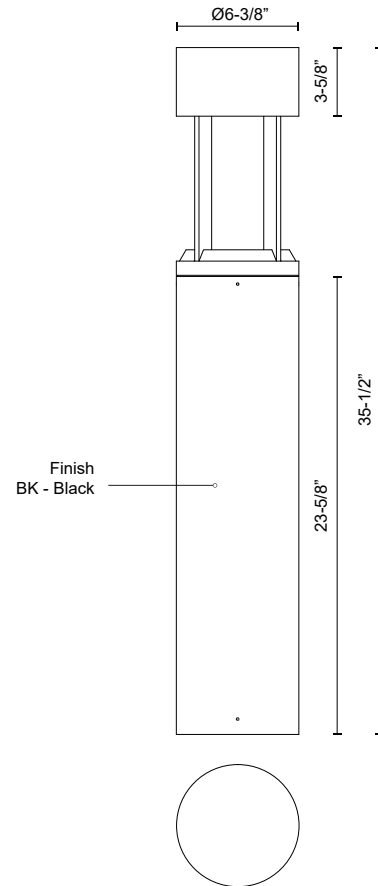

NOVATO EB40936

BOLLARDS

PROJECT

EB40936-BK
Black

SPECIFICATION DETAILS

Fixture Dimensions	D6-3/8" x H35-1/2"
Light Source	LED with DC Driver
Wattage	24W
Total Lumens	2500lm
Delivered Lumens	1150lm*
Voltage	120-277V
Color Temperature	3000K
CRI (Ra)	80CRI
Optional Color Temps	2700K - 5000K Available, Minimum Order Quantities Apply
LED Rated Life	50,000 hours
Dimming	100% - 10%, TRIAC or ELV Dimmer (Not Included)
Location	Wet
Illumination Direction	Down
Paint Finish	BK02

* For custom options, consult factory for details.

* For warranty information, please visit www.kuzcolighting.com/warranty

DESCRIPTION

Architecturally designed high-power LED exterior bollard fixture. This die-cast aluminum cylinder with a powder-coated finish features a high top with a radiant downlight to illuminate walkways and paths effectively.